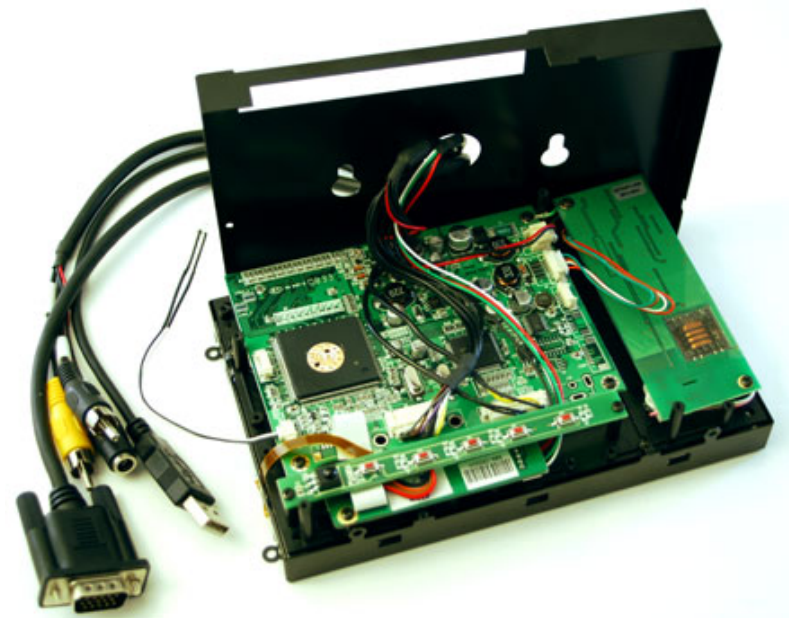

258.00 EUR
incl. 19% VAT, plus [shipping](#)

- Open-Frame !
- Auto Power On !
- Auto-Dimmer !

CARTFT.COM

New : LED-Backlight-Technology, with optimized color saturation enabling particular high and shining display. The scale of displayable color nuances is increased by 45% because of the new technology. Conventional LCDs are based on CCFL backlight, which can display approx. 72% of the standard color scale of NTSC (National Television Systems Committee). With LED-Backlight-Technology 104% of the NTSC-color scale can be displayed. This results in displaying in a highly realistic manner.

With the new Open-Frame TFT display-series from CarTFT you get back control : The ruggedized metal frame enables you a stable installation. The single modules (Mainboard, Touchscreen controller, Power inverter and button-frame) can be screwed off from the rear side and being positionated elsewhere. This way you can install the connector cables more easier and the display thickness shrinks also.

Spezifications	
Screen size	7" digital
Aspect Ratio	16:9 wide TFT screen
Dot Resolution	2400x480= 1,152,000 dots
Physical Resolution	800x480
Supported Resolutions	640x480-1024x768
Color configuration	RGB stripe
Brightness	400 nits
Contrast	350:1
Operating temperature	-30°C to 85°C
Power input	DC 12/24V
Power consumption	max. 8W
Video system	2x Video inputs (PAL/NTSC) 1x VGA input

<i>Dimensions</i>	167.9 x 107.9 x 32.6 mm Display : 154 x 93 mm
<i>Video input signal</i>	1.0Vp-p, composite video
<i>Features</i>	Full function OSD control (english) Auto-Dimmer Auto Power On/Off Autodimmer
<i>What is included ?</i>	- 7" VGA Open-Frame Touchscreen TFT with Video-support
	- Power Adapter f. EU 230V
	- Cigarette Lighter Adapter
	- Touchscreen Driver-CD
	- Manual